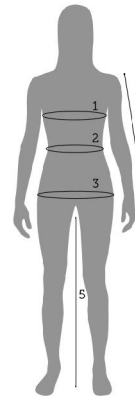

WOMEN

Härkila size (EUR)	36	37	38	39	40	41	42	43	44	
UK	3½	4	5	6	6½	7	8	9	10	
US	5	6	7	8	8½	9	10	11	12	
Calf in cm*	37	37,7	38,4	39,2	39,9	40,5	41,2	42,2		
Sock sizes	S			M				L		

*Selected styles offer additional features. On these styles calf width is adjustable due to flexible neoprene lining and adjustable gusset.

FIND YOUR HÄRKILA SIZE

MENS BODY MEASUREMENTS

Measure directly on body. Leg is measured from crotch to floor.

REGULAR SIZE

		XS	S	M	L	XL	XXL	3XL	4XL	5XL					
		44	46	48	50	52	54	56	58	60	62	64	66	68	
1	Chest	cm	90	94	98	102	106	110	114	118	122	126	130	134	138
		inch	35"	37"	39"	40"	42"	43"	45"	46"	48"	50"	51"	53"	54"
2	Waist	cm	78	82	86	90	94	98	104	110	116	122	128	134	140
		inch	31"	32"	34"	35"	37"	39"	41"	43"	46"	48"	50"	53"	55"
3	Arm	cm	61	62	63	64	65	66	67	68	69	70	71	72	73
		inch	24"	24"	25"	25"	26"	26"	26"	27"	27"	28"	28"	29"	29"
4	Leg	cm	79	79	80	81	82	83	84	85	86	87	88	89	90
		inch	31"	31"	31"	32"	32"	33"	33"	33"	34"	34"	35"	35"	35"

WOMENS BODY MEASUREMENTS

Measure directly on body. Leg is measured from crotch to floor.

REGULAR SIZE

		XS	S	M	L	XL	XXL			
		34	36	38	40	42	44	46	48	
1	Chest	cm	84	88	92	96	100	104	108	112
		inch	33"	34"	36"	38"	39"	41"	42"	44"
2	Waist	cm	64	68	72	76	80	84	88	92
		inch	25"	27"	28"	30"	31"	33"	35"	36"
3	Hip	cm	92	96	100	104	108	112	116	120
		inch	36"	38"	39"	41"	42"	44"	46"	47"
4	Arm	cm	58	59	60	61	62	63	64	65
		inch	23"	23"	23"	24"	24"	25"	25"	26"
5	Leg	cm	75	76	77	78	79	80	81	82
		inch	30"	30"	30"	31"	31"	31"	32"	32"

GLOVES

		S	M	L	XL	XXL	
6	Around palm	cm	20	22	24	26	28
		inch	8"	8,5"	9,5"	10,5"	11"

HEADWEAR

		S	M	L	XL	XXL	
7	Around head	cm	57	58	59	60	61
		inch	22 ^{1/2}	22 ^{7/8}	23 ^{1/4}	23 ^{5/8}	24