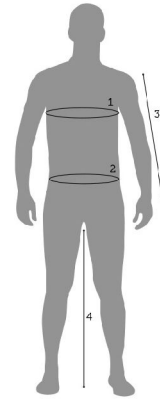

FOOTWAER NEW MODELS:

STORNOWAY, DRIVEN HUNT, GROVE, REIDMAR, MOUNTAIN HUNTER GTX, PRO HUNTER RIDGE, PRO HUNTER LEDGE, INTREPID HUNTER, WOODSMAN

MEN

Härkila size (EUR)	40	41	42	43	44	45	46	47	48
UK	6½	7	8	9	10	10½	11	12	13
US	7½	8	9	10	11	11½	12	13	14

WOMEN

Härkila size (EUR)	36	37	38	39	40	41	42	43	44	
UK	3½	4	5	6	6½	7	8	9	10	
US	5	6	7	8	8½	9	10	11	12	
Calf in cm*	37	37,7	38,4	39,2	39,9	40,5	41,2	42,2		
Sock sizes	S			M				L		

*Selected styles offer additional features. On these styles calf width is adjustable due to flexible neoprene lining and adjustable gusset.

FIND YOUR HÄRKILA SIZE

MENS BODY MEASUREMENTS

Measure directly on body. Leg is measured from crotch to floor.

REGULAR SIZE

		XS	S	M	L	XL	XXL	3XL	4XL	5XL					
		44	46	48	50	52	54	56	58	60	62	64	66	68	
1	Chest	cm	90	94	98	102	106	110	114	118	122	126	130	134	138
		inch	35"	37"	39"	40"	42"	43"	45"	46"	48"	50"	51"	53"	54"
2	Waist	cm	78	82	86	90	94	98	104	110	116	122	128	134	140
		inch	31"	32"	34"	35"	37"	39"	41"	43"	46"	48"	50"	53"	55"
3	Arm	cm	61	62	63	64	65	66	67	68	69	70	71	72	73
		inch	24"	24"	25"	25"	26"	26"	26"	27"	27"	28"	28"	29"	29"
4	Leg	cm	79	79	80	81	82	83	84	85	86	87	88	89	90
		inch	31"	31"	31"	32"	32"	33"	33"	33"	34"	34"	35"	35"	35"

WOMENS BODY MEASUREMENTS

Measure directly on body. Leg is measured from crotch to floor.

REGULAR SIZE

		XS	S	M	L	XL	XXL			
		34	36	38	40	42	44	46	48	
1	Chest	cm	84	88	92	96	100	104	108	112
		inch	33"	34"	36"	38"	39"	41"	42"	44"
2	Waist	cm	64	68	72	76	80	84	88	92
		inch	25"	27"	28"	30"	31"	33"	35"	36"
3	Hip	cm	92	96	100	104	108	112	116	120
		inch	36"	38"	39"	41"	42"	44"	46"	47"
4	Arm	cm	58	59	60	61	62	63	64	65
		inch	23"	23"	23"	24"	24"	25"	25"	26"
5	Leg	cm	75	76	77	78	79	80	81	82
		inch	30"	30"	30"	31"	31"	31"	32"	32"